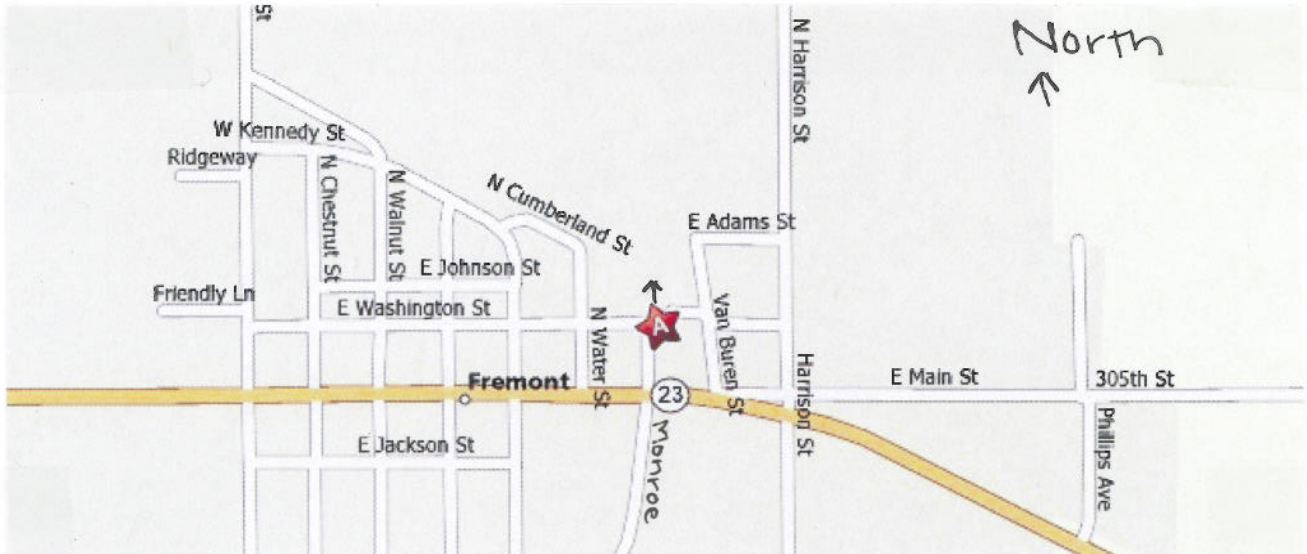

Fremont

Driving Direction from Pella to Fremont

- | | | |
|--|--|---------|
| | 5: Merge onto IA-163 E | 14.6 mi |
| | 6: Take the IA-92 exit, EXIT 57, toward OSKALOOSA/US-63 N/KNOXVILLE. | 0.4 mi |
| | 7: Turn LEFT onto IA-92/A AVE W. | 2.7 mi |
| | 8: Turn RIGHT onto S 17TH ST/IA-23/HIGHWAY 63. Continue to follow IA-23. | 12.9 mi |
| | 9: Turn LEFT onto MONROE ST. | 0.1 mi |
| | 10: Turn RIGHT onto E WASHINGTON ST. | 0.0 mi |
| | 11: End at 524 E Washington St Fremont, IA 52561 | |

Estimated Time: 43 minutes Estimated Distance: 32.29 miles

B: 524 E Washington St, Fremont, IA 52561

Total Time: 43 minutes Total Distance: 32.29 miles