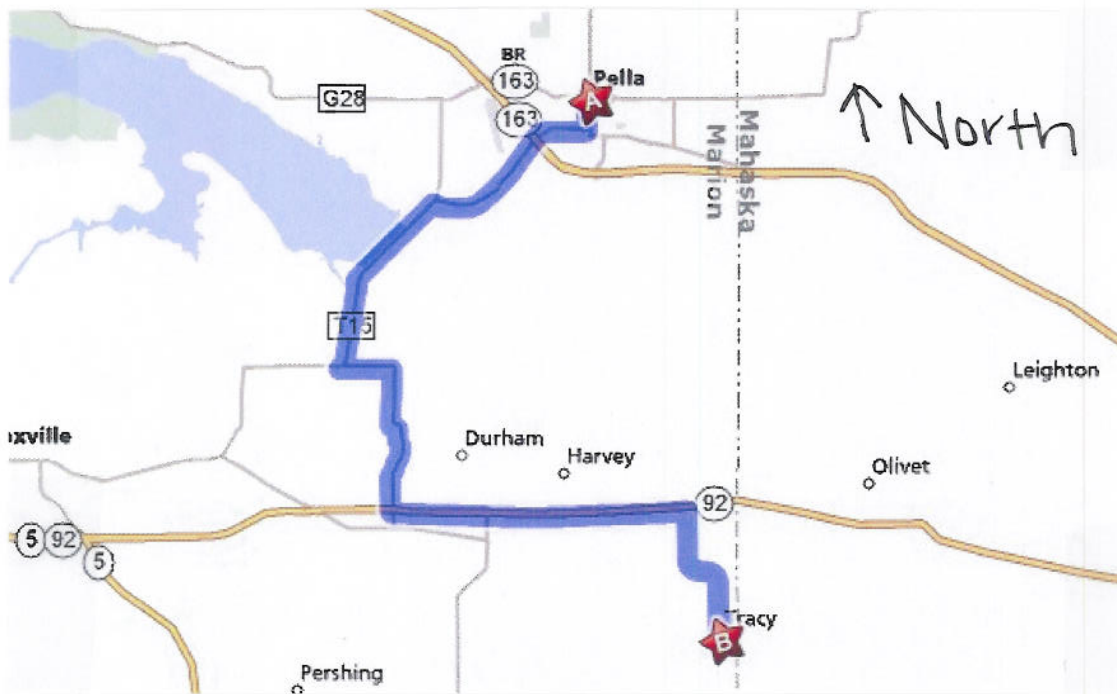

Tracy

(Driving Directions Below)
(2 pages)

Driving Directions from Pella to Tracy

A: Pella, IA

START	1: Start out going WEST on WASHINGTON ST toward MAIN ST/CR-T14.	0.0 mi
	2: Turn LEFT onto IA-163 BR/MAIN ST.	0.5 mi
	3: Turn RIGHT onto UNIVERSITY ST.	1.0 mi
	4: UNIVERSITY ST becomes CR-T15.	2.1 mi
	5: Turn LEFT to stay on CR-T15.	3.3 mi
	6: Turn LEFT onto CR-T17/CR-T15. Continue to follow CR-T15.	0.9 mi
	7: Turn RIGHT onto 195TH PL.	2.6 mi
	8: Turn LEFT onto IA-92.	4.8 mi
	9: Turn RIGHT onto CR-T25.	2.5 mi
END	10: End at Tracy, IA	

Estimated Time: 33 minutes Estimated Distance: 17.65 miles

B: Tracy, IA

Total Time: 33 minutes Total Distance: 17.65 miles