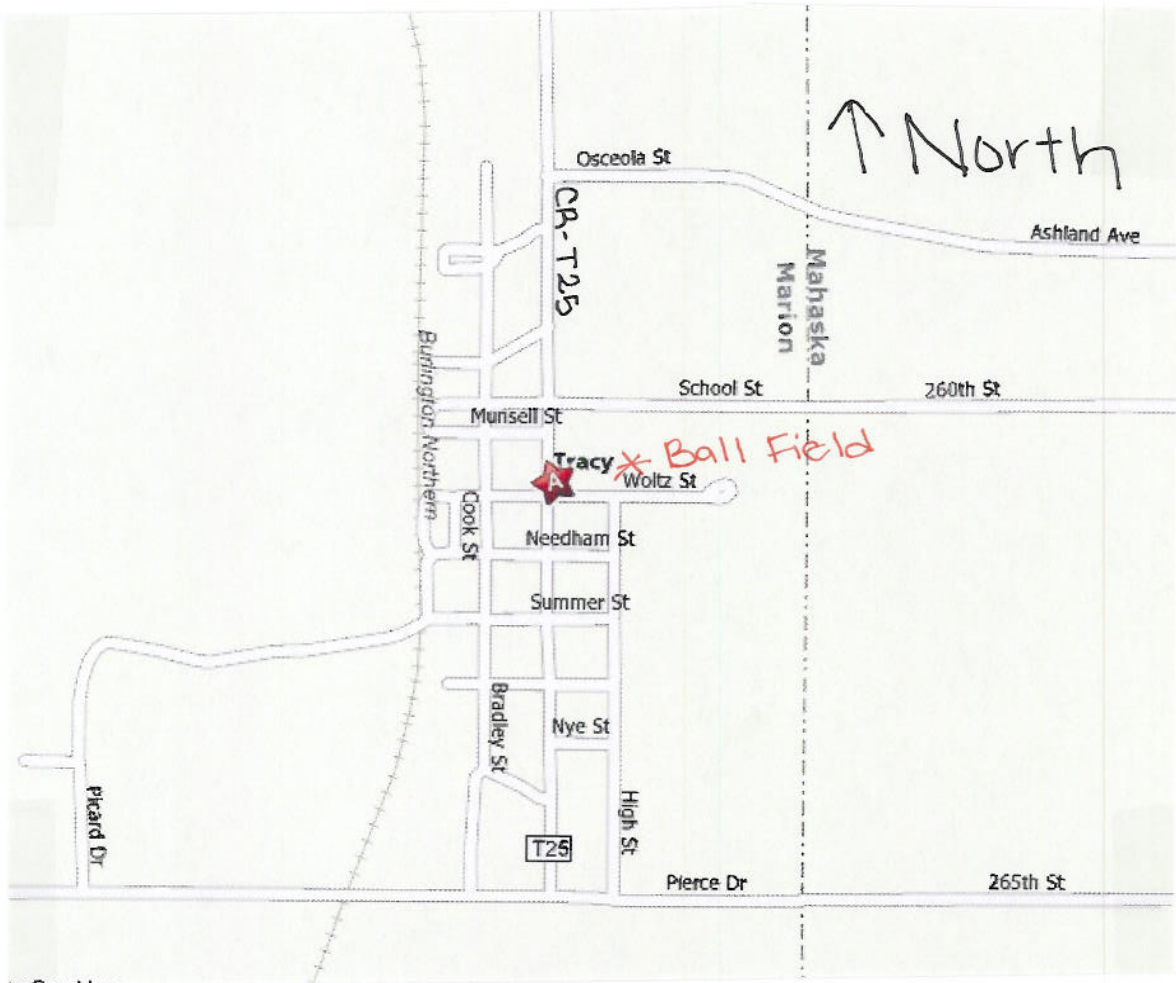

Tracy

(Driving Directions Below)
(2 pages)

Driving Directions from Pella to Tracy

A: Pella, IA

START	1: Start out going WEST on WASHINGTON ST toward MAIN ST/CR-T14.	0.0 mi
	2: Turn LEFT onto IA-163 BR/MAIN ST.	0.5 mi
	3: Turn RIGHT onto UNIVERSITY ST.	1.0 mi
	4: UNIVERSITY ST becomes CR-T15.	2.1 mi
	5: Turn LEFT to stay on CR-T15.	3.3 mi
	6: Turn LEFT onto CR-T17/CR-T15. Continue to follow CR-T15.	0.9 mi
	7: Turn RIGHT onto 195TH PL.	2.6 mi
	8: Turn LEFT onto IA-92.	4.8 mi
	9: Turn RIGHT onto CR-T25.	2.5 mi
END	10: End at Tracy, IA	

Estimated Time: 33 minutes Estimated Distance: 17.65 miles

B: Tracy, IA

Total Time: 33 minutes Total Distance: 17.65 miles